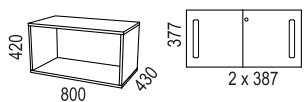

Nomono Split is a pull-out storage unit designed for two users and placed between two desks.

MATERIAL:

Basic units:

- White direct laminate (NCS S0300-N).
- Birch (natural)
- Oak (natural and white pigmented).
- Ash (natural, white pigmented, black stain, dark stain).

Nomono is sustainability-labelled with Möbelfakta.

SKJUTDÖRRSFÖRVARING / SLIDING DOOR STORAGE

Bredd / width 800 mm

Bredd / width 1200 mm

Bredd / width 1600 mm

SLAGDÖRRSFÖRVARING / SWING DOOR STORAGE

TILLBEHÖR / ACCESSORIES