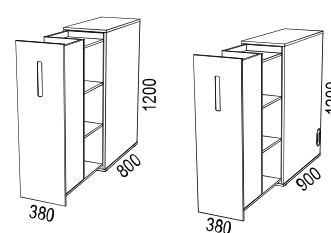

TILLBEHÖR SIDOFÖRVARING / ACCESSORIES SIDE STORAGE

Påbyggnadshyllor / top shelves