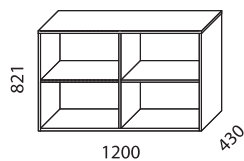

Nomono Split is a pull-out storage unit designed for two users and placed between two desks.

MATERIAL:

Basic units:

- White direct laminate (NCS S0300-N).
- Birch (natural)
- Oak (natural and white pigmented).
- Ash (natural, white pigmented, black stain, dark stain).

Nomono is sustainability-labelled with Möbelfakta.

SKJUTDÖRRSFÖRVARING / SLIDING DOOR STORAGE

Bredd / width 800 mm

Bredd / width 1200 mm

Bredd / width 1600 mm

SLAGDÖRRSFÖRVARING / SWING DOOR STORAGE

TILLBEHÖR / ACCESSORIES