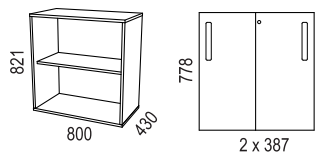

Nomono Split is a pull-out storage unit designed for two users and placed between two desks.

MATERIAL:

Basic units:

- White direct laminate (NCS S0300-N).
- Birch (natural)
- Oak (natural and white pigmented).
- Ash (natural, white pigmented, black stain, dark stain).

Nomono is sustainability-labelled with Möbelfakta.

SKJUTDÖRRSFÖRVARING / SLIDING DOOR STORAGE

Bredd / width 800 mm

Bredd / width 1200 mm

Bredd / width 1600 mm

SLAGDÖRRSFÖRVARING / SWING DOOR STORAGE

TILLBEHÖR / ACCESSORIES