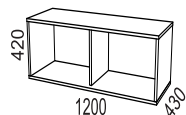

Side storage

- Frame in white direct laminate or veneered chipboard.
- Front in lacquered or veneered MDF. Lockable. Milled handle grip with lacquered metal sheet.
- The inside is always white.
- Shelves are fixed.
- Max load 50 kg.

Nomono Split is a pull-out storage unit designed for two users and placed between two desks.

MATERIAL:

Basic units:

- White direct laminate (NCS S0300-N).
- Birch (natural)
- Oak (natural and white pigmented).
- Ash (natural, white pigmented, black stain, dark stain).

Nomono is sustainability-labelled with Möbelfakta.

SKJUTDÖRRSFÖRVARING / SLIDING DOOR STORAGE

Bredd / width 800 mm

Bredd / width 1200 mm

Bredd / width 1600 mm

SLAGDÖRRSFÖRVARING / SWING DOOR STORAGE

TILLBEHÖR / ACCESSORIES