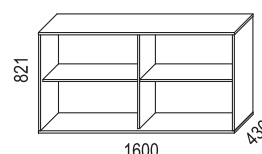

Side storage

- Frame in white direct laminate or veneered chipboard.
- Front in lacquered or veneered MDF. Lockable. Milled handle grip with lacquered metal sheet.
- The inside is always white.
- Shelves are fixed.
- Max load 50 kg.

Nomono Split is a pull-out storage unit designed for two users and placed between two desks.

MATERIAL:

Basic units:

- White direct laminate (NCS S0300-N).
- Birch (natural)
- Oak (natural and white pigmented).
- Ash (natural, white pigmented, black stain, dark stain).

Nomono is sustainability-labelled with Möbelfakta.

SKJUTDÖRRSFÖRVARING / SLIDING DOOR STORAGE

Bredd / width 800 mm

Bredd / width 1200 mm

Bredd / width 1600 mm

SLAGDÖRRSFÖRVARING / SWING DOOR STORAGE

TILLBEHÖR / ACCESSORIES