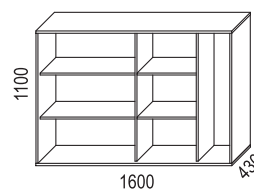

Side storage

- Frame in white direct laminate or veneered chipboard.
- Front in lacquered or veneered MDF. Lockable. Milled handle grip with lacquered metal sheet.
- The inside is always white.
- Shelves are fixed.
- Max load 50 kg.

Nomono Split is a pull-out storage unit designed for two users and placed between two desks.

MATERIAL:

Basic units:

- White direct laminate (NCS S0300-N).
- Birch (natural)
- Oak (natural and white pigmented).
- Ash (natural, white pigmented, black stain, dark stain).

Nomono is sustainability-labelled with Möbelfakta.

SKJUTDÖRRSFÖRVARING / SLIDING DOOR STORAGE

Bredd / width 800 mm

Bredd / width 1200 mm

Bredd / width 1600 mm

SLAGDÖRRSFÖRVARING / SWING DOOR STORAGE

TILLBEHÖR / ACCESSORIES