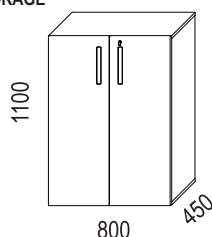

Side storage

- Frame in white direct laminate or veneered chipboard.
- Front in lacquered or veneered MDF. Lockable. Milled handle grip with lacquered metal sheet.
- The inside is always white.
- Shelves are fixed.
- Max load 50 kg.

Nomono is sustainability-labelled with Möbelfakta.

SKJUTDÖRRSFÖRVARING / SLIDING DOOR STORAGE

Bredd / width 800 mm

Bredd / width 1200 mm

Bredd / width 1600 mm

SLAGDÖRRSFÖRVARING / SWING DOOR STORAGE

TILLBEHÖR / ACCESSORIES