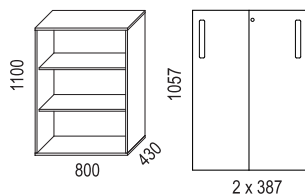

Side storage

- Frame in white direct laminate or veneered chipboard.
- Front in lacquered or veneered MDF. Lockable. Milled handle grip with lacquered metal sheet.
- The inside is always white.
- Shelves are fixed.
- Max load 50 kg.

Nomono Split is a pull-out storage unit designed for two users and placed between two desks.

MATERIAL:

Basic units:

- White direct laminate (NCS S0300-N).
- Birch (natural)
- Oak (natural and white pigmented).
- Ash (natural, white pigmented, black stain, dark stain).

Nomono is sustainability-labelled with Möbelfakta.

SKJUTDÖRRSFÖRVARING / SLIDING DOOR STORAGE

Bredd / width 800 mm

Bredd / width 1200 mm

Bredd / width 1600 mm

SLAGDÖRRSFÖRVARING / SWING DOOR STORAGE

TILLBEHÖR / ACCESSORIES