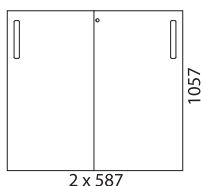

Nomono Split is a pull-out storage unit designed for two users and placed between two desks.

MATERIAL:

Basic units:

- White direct laminate (NCS S0300-N).
- Birch (natural)
- Oak (natural and white pigmented).
- Ash (natural, white pigmented, black stain, dark stain).

Nomono is sustainability-labelled with Möbelfakta.

SKJUTDÖRRSFÖRVARING / SLIDING DOOR STORAGE

Bredd / width 800 mm

Bredd / width 1200 mm

Bredd / width 1600 mm

SLAGDÖRRSFÖRVARING / SWING DOOR STORAGE

TILLBEHÖR / ACCESSORIES