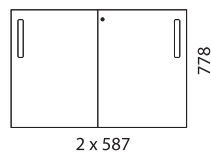

Nomono Split is a pull-out storage unit designed for two users and placed between two desks.

MATERIAL:

Basic units:

- White direct laminate (NCS S0300-N).
- Birch (natural)
- Oak (natural and white pigmented).
- Ash (natural, white pigmented, black stain, dark stain).

Nomono is sustainability-labelled with Möbelfakta.

SKJUTDÖRRSFÖRVARING / SLIDING DOOR STORAGE

Bredd / width 800 mm

Bredd / width 1200 mm

Bredd / width 1600 mm

SLAGDÖRRSFÖRVARING / SWING DOOR STORAGE

TILLBEHÖR / ACCESSORIES