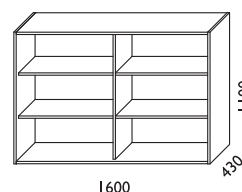

Side storage

- Frame in white direct laminate or veneered chipboard.
- Front in lacquered or veneered MDF. Lockable. Milled handle grip with lacquered metal sheet.
- The inside is always white.
- Shelves are fixed.
- Max load 50 kg.

Nomono Split is a pull-out storage unit designed for two users and placed between two desks.

MATERIAL:

Basic units:

- White direct laminate (NCS S0300-N).
- Birch (natural)
- Oak (natural and white pigmented).
- Ash (natural, white pigmented, black stain, dark stain).

Nomono is sustainability-labelled with Möbelfakta.

SKJUTDÖRRSFÖRVARING / SLIDING DOOR STORAGE

Bredd / width 800 mm

Bredd / width 1200 mm

Bredd / width 1600 mm

SLAGDÖRRSFÖRVARING / SWING DOOR STORAGE

TILLBEHÖR / ACCESSORIES