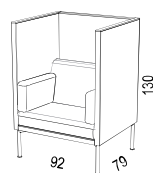

Art 500 Mute Focus Easy chair

Helklädd. Levereras monterad.

Fully upholstered. Delivered assembled