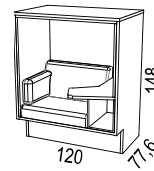

100H: Höger / Right

Art. 100V/H - Mute Focus

Fanerad utsida. Inkl 1 x el, 1 x dubbel USB C-laddare (PM50+52), ledbelysning.

Levereras monterad, endast bordsskivan behöver eftermonteras.

Veneered outside. Incl. 1 x power, 1 x double USB C-charger (PM50+52), led lightning.

Delivered assembled, only the table top needs to be assembled.