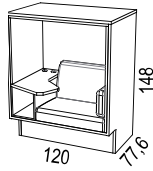

100V: Vänster / Left