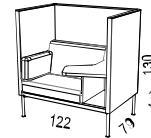

300H: Höger / Right

Art 300V/H - Mute Focus

Helklädd. Inkl. 1 x el, 1 x dubbel USB C-laddare (PM50+52), svarta metallben.

Levereras monterad, endast bordsskivan behöver eftermonteras.

Fully upholstered. Incl- 1 x power, 1 x double USB C-charger (PM50+52), black metallic legs.

Delivered assembled, only the table top needs to be assembled.