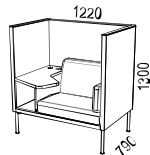

300V: Vänster / Left