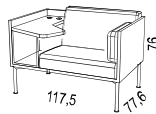

200V: Vänster / Left