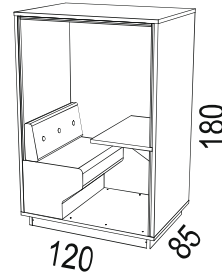

311H: Höger / Right

Art. 311V/H - Mute Floor x 1

För 1 person. Inkl 1xel + 1xdubbel USB C-laddare (PM50+52), ledbelysning, matta antracit. Bordsskiva max belastning 50 kg. Levereras monterad. Välj vänster- eller högerutförande.

For 1 person. Incl 1xpower + 1xdouble USB C-charger (PM50+52), led lightning, mat in antracite. Maximum weight table top 50 kg. Delivered assembled