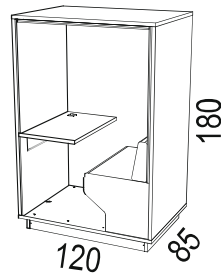

311V: Vänster / Left