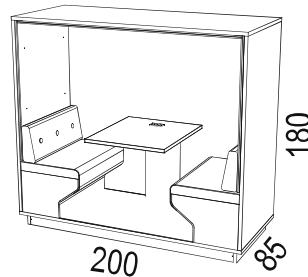

Art. 311V/H - Mute Floor x 1

För 1 person. Inkl 1xel + 1xdubbel USB C-laddare (PM50+52), ledbelysning, matta antracit. Bordsskiva max belastning 50 kg. Levereras monterad. Välj vänster- eller högerutförande.

For 1 person. Incl 1xpower + 1xdouble USB C-charger (PM50+52), led lightning, mat in antracite. Maximum weight table top 50 kg. Delivered assembled

Art 06985 - Mute Floor x 2

För 2 personer. Inkl. 2xel + 1xdubbel USB C-laddare (PM50+52) ledbelysning, matta antracit. Bordsskiva max belastning 50 kg. Levereras omonterad.

For 2 persons. Incl. 2xpower + 1xdouble USB C-charger, led lighting, mat in antracite. Maximum weight table top 50 kg. Delivered unassembled.

Art 06790 - Mute Floor x 4

För 4 personer. Inkl 2xel, 2xdubbel USB C-laddare, ledbelysning, matta antracit. Bordsskiva max belastning 50 kg. Levereras omonterad.

Mute Floorx4 med plats för 4 personer har ingen rygg och har därmed ingång från båda håll.

For 4 persons. Incl. 2xpower, 2xdouble USB C-charger (PM50+52), led lighting, mat in antracite. Maximum weight table top 50 kg. Delivered unassembled.

Mute Floor x 4, with room for 4 people, has no back and has thus entrance from both sides.