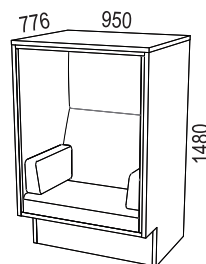

Art 03650:
Mute fätölj / Mute easy chair