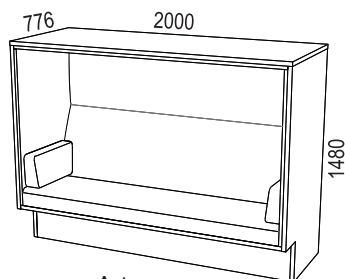

Art 04350:
Mute soffa / Mute sofa

Sofa and easy chair with canopy in lacquered or veneered chipboard.

Padding in HR foam. CMHR at extra cost.

Seat height 46 cm. Total height including canopy 148 cm.

Both sofa and easy chair are delivered assembled.

MATERIAL

Veneers and lacquers:

- White NCS 0500-N
- Optional NCS
- Oak
- White oak
- Ash
- White ash
- Dark stained ash
- Black stained ash
- Burgundy stained ash
- Conifer stained ash
- Smokey Blue stained ash

Upholstery

- Available in many different fabrics and colours. See Price groups fabrics seating furniture.

Mute Focus is sustainability-labelled with Möbelfakta.