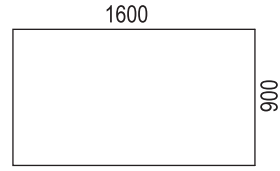

Desks within size 2000x900

VX 7035

Desks within size 1600x800

Desks within size 1200x600

Stativ / Stands

Bordsskärmar / Desk screens

Kabeldiken / Cable trays