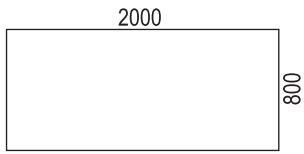

Desks within size 2000x900

VX 7027

Desks within size 1600x800

Desks within size 1200x600

Stativ / Stands

Bordsskärmar / Desk screens

Kabeldiken / Cable trays