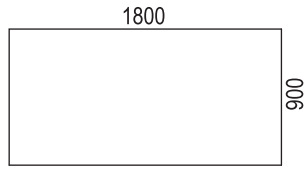

Desks within size 2000x900

VX 7036

Desks within size 1600x800

Desks within size 1200x600

Stativ / Stands

Bordsskärmar / Desk screens

Kabeldiken / Cable trays