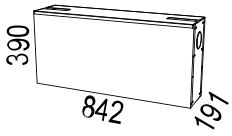

ART NR 09260 Cable tray