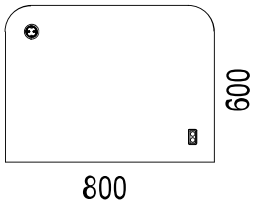

COMPONENTS:

ART NR 09254H Table top