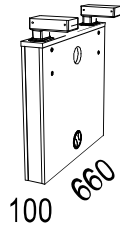

ART NR 09255 Outer gable