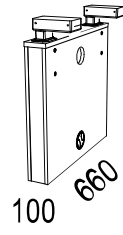

ART NR 09292 Inner gable