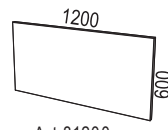

Art 81200-x