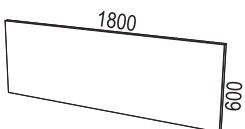

Optional:

- Milled hand control
- VX desk screen
- Solid feet for VX8 and VX10, black and white.

Desks within size 2000x900

- 2000x900 mm = Henry 8403
- 2000x800 mm = Henry 8404
- 1800x900 mm = Henry 8405
- 1800x800 mm = Henry 8401
- 1600x900 mm = Henry 8408

Desks within size 1600x800

- 1600x800 mm = Henry 8402
- 1400x800 mm = Henry 8419
- 1200x800 mm = Henry 8523
- 1600x700 mm = Henry 8542
- 1400x700 mm = Henry 8421
- 1200x700 mm = Henry 8594

Desks within size 1200x600

- 1200x600 mm = Henry 8513
- 1000x600 mm = Henry 8567

Stativ / Stands

VX11

VX8

VX10 fixed height

Bordsskärmar / Desk screens

Art 81800-x

Art 81600-x