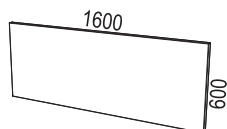

Optional:

- Milled hand control
- VX desk screen
- Solid feet for VX8 and VX10, black and white.

Desks within size 2000x900

- 2000x900 mm = Henry 8403
- 2000x800 mm = Henry 8404
- 1800x900 mm = Henry 8405
- 1800x800 mm = Henry 8401
- 1600x900 mm = Henry 8408

Desks within size 1600x800

- 1600x800 mm = Henry 8402
- 1400x800 mm = Henry 8419
- 1200x800 mm = Henry 8523
- 1600x700 mm = Henry 8542
- 1400x700 mm = Henry 8421
- 1200x700 mm = Henry 8594

Desks within size 1200x600

- 1200x600 mm = Henry 8513
- 1000x600 mm = Henry 8567

Stativ / Stands

VX11

VX8

VX10 fixed height

Bordsskärmar / Desk screens

Art 81800-x

Art 81600-x