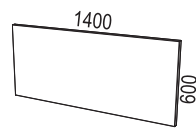

Optional:

- Milled hand control
- VX desk screen
- Solid feet for VX8 and VX10, black and white.

Desks within size 2000x900

- 2000x900 mm = Henry 8403
- 2000x800 mm = Henry 8404
- 1800x900 mm = Henry 8405
- 1800x800 mm = Henry 8401
- 1600x900 mm = Henry 8408

Desks within size 1600x800

- 1600x800 mm = Henry 8402
- 1400x800 mm = Henry 8419
- 1200x800 mm = Henry 8523
- 1600x700 mm = Henry 8542
- 1400x700 mm = Henry 8421
- 1200x700 mm = Henry 8594

Desks within size 1200x600

- 1200x600 mm = Henry 8513
- 1000x600 mm = Henry 8567

Stativ / Stands

VX11

VX8

VX10 fixed height

Bordsskärmar / Desk screens

Art 81800-x

Art 81600-x