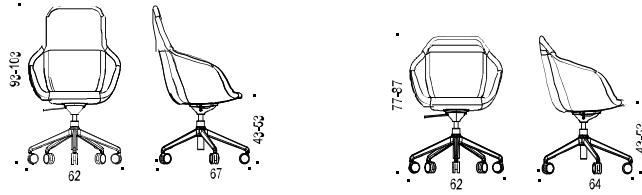

### Stands:

- 5-wing aluminium stand with castors, swivel and tilt, adjustable height 43-53cm. Options: interval braked castors, swing with adjustable hardness. Colours: black (standard). Optional: polished and 9 selected colours.
- 4-wing aluminum base, with castors, swivel Colours: black (standard). Optional: polished and 9 selected colours.
- 4-wing aluminum base, with glides, swivel. Options: felt glides, auto-return. Colours: Black (standard). Optional: polished and white.
- 5-wing metal base with castors and swivel, fixed height 45 cm Options: interval braked castors, adjustable height 43-52 cm and swing. Colours: black (standard). Optional: 9 selected colours.
- 4-leg metal base Colours: white and black (standard). Optional: chrome.
- 4-leg wooden base Colours: oak and ash (standard). Optional: white oak, black stained ash, dark stained ash, Burgundy stained ash, Conifer stained ash and Smokey Blue stained ash.

### Seat:

- Available in many fabrics and price groups.

Glove is sustainability-labelled with Möbelfakta.

Modeller / Models:

Art 51H/51M: 5-vingat aluminiumstativ med hjul och vipp, roterbart, justerbar höjd 43-53 cm / 5-wing aluminium base, with castors, swivel and tilt, adjustable height 43-53 cm