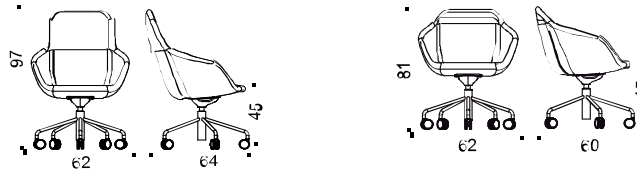

### Seat:

- Available in many fabrics and price groups.

Glove is sustainability-labelled with Möbelfakta.

Modeller / Models:

Art 51H/51M: 5-vingat aluminiumstativ med hjul och vipp, roterbart, justerbar höjd 43-53 cm / 5-wing aluminium base, with castors, swivel and tilt, adjustable height 43-53 cm

Art 31H/31M: 4-vingat aluminiumstativ med hjul och vipp, roterbart, fast höjd / 4-wing aluminum base with castors, swivel and tilt, rotatable, fixed height.

Art 32H/32M: 4-vingat aluminiumstativ glidfötter och vipp, roterbart, fast höjd / 4-wing aluminum base with glides, swivel and tilt, fixed height.