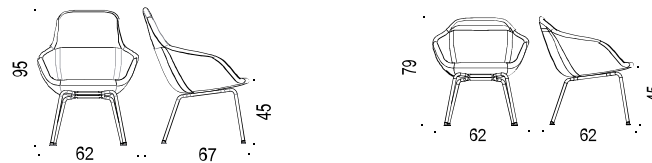

Art 20H/20M: 4-bent stålstativ, fast höjd / 4 metal legs, fixed height.