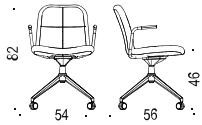

Seat height 46 cm.

Stands:

- 4-wing black aluminum stand with / without castors. RAL9005.
- 4-legged steel stand, black RAL 9005.
- Wooden legs in solid oak (nature and white pigmented) and solid ash (nature, black stain, dark stain, Burgundy stain, Conifer stain and Smokey Blue stain).

Options for 4-wing stand:

- Height adjustable 42-52 cm.
- Interval braked castor.

Cuba is sustainability labelled with Möbelfakta.

MODELS WITH ALUMINIUM STAND:

ART NR 30

ART NR Q30

ART NR 31

ART NR Q31