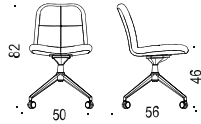

Seat height 46 cm.

Stands:

- 4-wing black aluminum stand with / without castors. RAL9005.
- 4-legged steel stand, black RAL 9005.
- Wooden legs in solid oak (nature and white pigmented) and solid ash (nature, black stain, dark stain, Burgundy stain, Conifer stain and Smokey Blue stain).

Options for 4-wing stand:

- Height adjustable 42-52 cm.
- Interval braked castor.

Cuba is sustainability labelled with Möbelfakta.

MODELS WITH ALUMINIUM STAND:

ART NR 30

ART NR Q30

ART NR 31

ART NR Q31