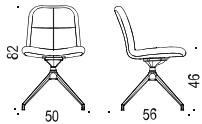

MODELS WITH ALUMINIUM STAND:

ART NR Q32

MODELS WITH 4-LEGGED STEEL STAND:

MODELS WITH WOODEN LEGS: