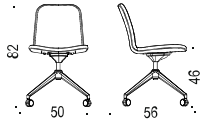

Seat height 46 cm.

Stands:

- 4-wing black aluminum stand with / without castors. RAL9005.
- 4-legged steel stand, black RAL 9005.
- Wooden legs in solid oak (nature and white pigmented) and solid ash (nature, black stain, dark stain, Burgundy stain, Conifer stain and Smokey Blue stain).

Options for 4-wing stand:

- Height adjustable 42-52 cm.
- Interval braked castor.

Cuba is sustainability labelled with Möbelfakta.

MODELS WITH ALUMINIUM STAND:

ART NR 30

ART NR Q30

ART NR 31

ART NR Q31