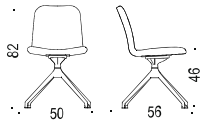

Seat height 46 cm.

Stands:

- 4-wing black aluminum stand with / without castors. RAL9005.
- 4-legged steel stand, black RAL 9005.
- Wooden legs in solid oak (nature and white pigmented) and solid ash (nature, black stain, dark stain, Burgundy stain, Conifer stain and Smokey Blue stain).

Options for 4-wing stand:

- Height adjustable 42-52 cm.
- Interval braked castor.

Cuba is sustainability labelled with Möbelfakta.

MODELS WITH ALUMINIUM STAND:

ART NR 30

ART NR Q30

ART NR 31

ART NR Q31