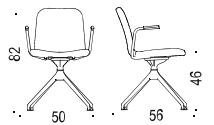

MODELS WITH ALUMINIUM STAND:

ART NR 33

MODELS WITH 4-LEGGED STEEL STAND:

MODELS WITH WOODEN LEGS: