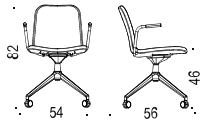

Seat height 46 cm.

Stands:

- 4-wing black aluminum stand with / without castors. RAL9005.
- 4-legged steel stand, black RAL 9005.
- Wooden legs in solid oak (nature and white pigmented) and solid ash (nature, black stain, dark stain, Burgundy stain, Conifer stain and Smokey Blue stain).

Options for 4-wing stand:

- Height adjustable 42-52 cm.
- Interval braked castor.

Cuba is sustainability labelled with Möbelfakta.

MODELS WITH ALUMINIUM STAND:

ART NR 30

ART NR Q30

ART NR 31

ART NR Q31