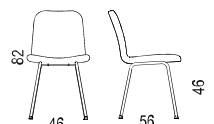

Seat height 46 cm.

Stands:

- 4-wing black aluminum stand with / without castors. RAL9005.
- 4-legged steel stand, black RAL 9005.
- Wooden legs in solid oak (nature and white pigmented) and solid ash (nature, black stain, dark stain, Burgundy stain, Conifer stain and Smokey Blue stain).

Options for 4-wing stand:

- Height adjustable 42-52 cm.
- Interval braked castor.

Cuba is sustainability labelled with Möbelfakta.

MODELS WITH ALUMINIUM STAND:

ART NR 30

ART NR Q30

ART NR 31

ART NR Q31

ART NR 32

ART NR Q32

ART NR 33

ART NR Q33

MODELS WITH 4-LEGGED STEEL STAND:

ART NR 20

ART NR Q20

MODELS WITH WOODEN LEGS: