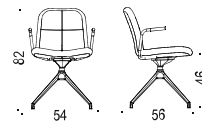

MODELS WITH ALUMINIUM STAND:

ART NR Q33

MODELS WITH 4-LEGGED STEEL STAND:

MODELS WITH WOODEN LEGS: