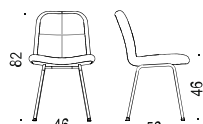

Seat height 46 cm.

Stands:

- 4-wing black aluminum stand with / without castors. RAL9005.
- 4-legged steel stand, black RAL 9005.
- Wooden legs in solid oak (nature and white pigmented) and solid ash (nature, black stain, dark stain, Burgundy stain, Conifer stain and Smokey Blue stain).

Options for 4-wing stand:

- Height adjustable 42-52 cm.
- Interval braked castor.

Cuba is sustainability labelled with Möbelfakta.

MODELS WITH ALUMINIUM STAND:

ART NR 30

ART NR Q30

ART NR 31

ART NR Q31

ART NR 32

ART NR Q32

ART NR 33

ART NR Q33

MODELS WITH 4-LEGGED STEEL STAND:

ART NR 20

ART NR Q20

MODELS WITH WOODEN LEGS: