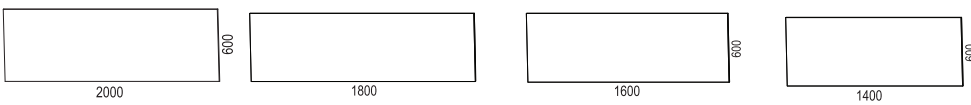

A-Frame is sustainability-labelled with Möbelfakta.

Bord inom måtten 2000x900 / Desks within size 200x900

Bord inom måtten 1600x800 / Desks within size 1600x800

Stativ / Stand

Bordsskärmar / Desk screens

Tillbehör / Accessories