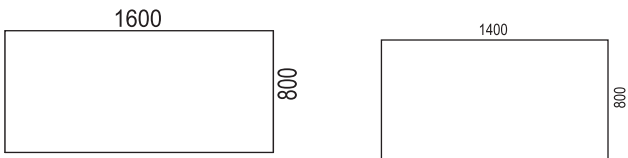

A-Frame is sustainability-labelled with Möbelfakta.

Bord inom måtten 2000x900 / Desks within size 200x900

Bord inom måtten 1600x800 / Desks within size 1600x800

Stativ / Stand

Bordsskärmar / Desk screens

Tillbehör / Accessories