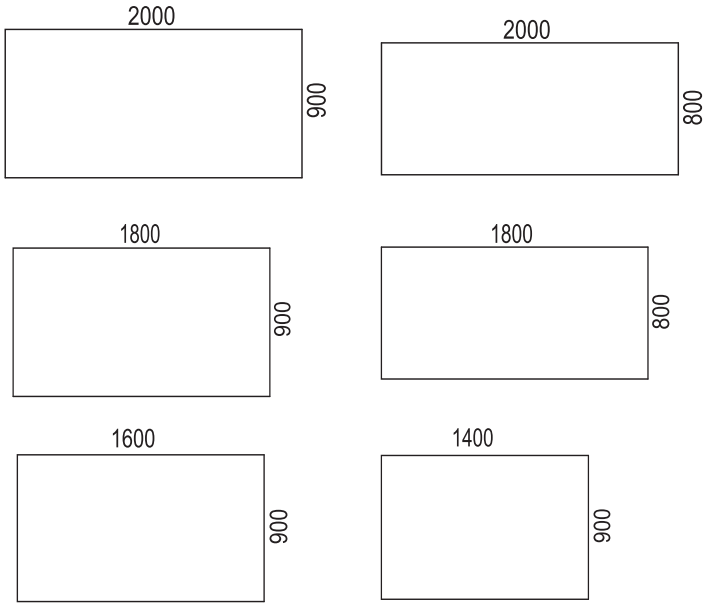

Bord inom måtten 2000x900 / Desks within size 200x900