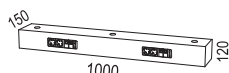

Sizes:
Length: 4900-7200 mm
Width: 1300-1600 mm

Round tables within diameter 1400 mm:

Sizes:
1000 mm
1200 mm
1400 mm

2-piece round tables within diameter 2400 mm:

Sizes:
1500 mm
1600 mm
1800 mm
2000 mm
2400 mm

2-piece square tables within size 2400x2400 mm:

Sizes:
1500x1500 mm
1600x1600 mm
1800x1800 mm
2000x2000 mm
2400x2400 mm

ACCESSORIES:

Cable lid
Art nr 04967/980

Cable tray conference
Art nr 04381

HUB (metal)
Art nr 04084