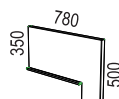

Freestanding screen
Art nr 06360