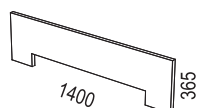

Screen for Hub
Art nr 04358