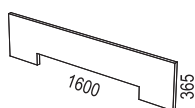

Screen for Hub
Art nr 04359