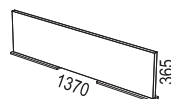

Freestanding screen
Art nr 04361