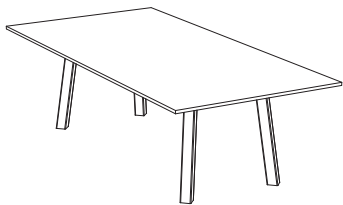

Round legs (ø10cm) in solid wood are available as an option.

Table height 73 or 90 cm.

With the unique aluminum frame, the table can be up to 480x160 cm with only 4 legs.

With steel frame and legs in the joint between the table tops you can make the table infinite.

Rectangular tables up to 160cm deep and infinite length.

Square tables up to 240x240 cm.

Round tables max 240 cm diameter.

Table tops in 19 mm MDF with straight or beveled edge, matching edging.

MATERIAL:

Sizes:
Length: 2000-2400 mm
Width: 1200 mm

Meeting table within size 2400x1400 and 2400x1600 mm

Sizes:
Length: 2000-2400 mm
Width: 1300-1600 mm

2-piece meeting table within size 4800x1200 mm

Sizes:
Length: 2500-4800 mm
Width: 1200 mm

Sizes:
Length: 4900-7200 mm
Width: 1300-1600 mm

Round tables within diameter 1400 mm:

Sizes:
1000 mm
1200 mm
1400 mm

2-piece round tables within diameter 2400 mm:

Sizes:
1500 mm
1600 mm
1800 mm
2000 mm
2400 mm