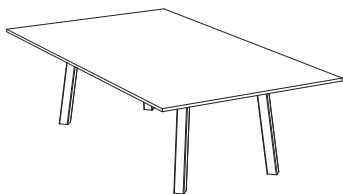

Round legs (ø10cm) in solid wood are available as an option.

Table height 73 or 90 cm.

With the unique aluminum frame, the table can be up to 480x160 cm with only 4 legs.

With steel frame and legs in the joint between the table tops you can make the table infinite.

Accessories:

- Cable lid, 2-divided with hinges, in same material as the table top.
- Hub + Hub accessories such as table screens and lamp.

VX conference is eco-labeled with Möbelfakta and Svanen.

Meeting table within size 2400x1200 mm

Sizes:
Length: 2000-2400 mm
Width: 1200 mm

Meeting table within size 2400x1400 and 2400x1600 mm

Sizes:
Length: 2000-2400 mm
Width: 1300-1600 mm

2-piece meeting table within size 4800x1200 mm

Sizes:
Length: 2500-4800 mm
Width: 1200 mm

Sizes:
Length: 4900-7200 mm
Width: 1300-1600 mm

Round tables within diameter 1400 mm:

Sizes:
1000 mm
1200 mm
1400 mm

2-piece round tables within diameter 2400 mm:

Sizes:
1500 mm
1600 mm
1800 mm
2000 mm
2400 mm