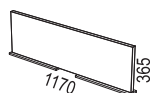

Freestanding screen
Art nr 04360