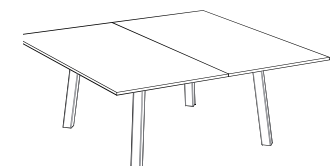

2-piece meeting table within size 4800x1400 and 4800x1600 mm

Sizes:
Length: 2500-4800 mm
Width: 1300-1600 mm

3-piece meeting table within size 7200x1200 mm:

Sizes:
Length: 4900-7200 mm
Width: 1200 mm

3-piece meeting table within size 7200x1400 and 7200x1600 mm:

Sizes:
Length: 4900-7200 mm
Width: 1300-1600 mm

Round tables within diameter 1400 mm:

Sizes:
1000 mm
1200 mm
1400 mm

2-piece round tables within diameter 2400 mm:

Sizes:
1500 mm
1600 mm
1800 mm
2000 mm
2400 mm

2-piece square tables within size 2400x2400 mm:

Sizes:
1500x1500 mm
1600x1600 mm
1800x1800 mm
2000x2000 mm
2400x2400 mm

ACCESSORIES:

Cable lid
Art nr 04967/980

Cable tray conference
Art nr 04381

HUB (metal)
Art nr 04084