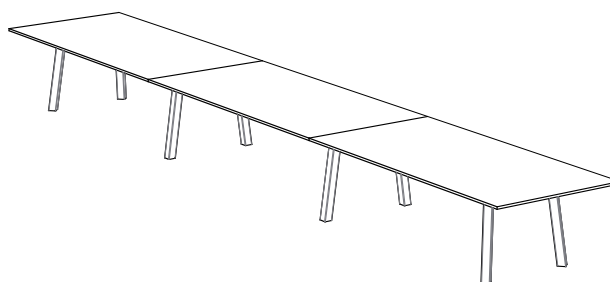

Round legs (ø10cm) in solid wood are available as an option.

Table height 73 or 90 cm.

With the unique aluminum frame, the table can be up to 480x160 cm with only 4 legs.

With steel frame and legs in the joint between the table tops you can make the table infinite.

Sizes:
Length: 2000-2400 mm
Width: 1200 mm

Meeting table within size 2400x1400 and 2400x1600 mm

Sizes:
Length: 2000-2400 mm
Width: 1300-1600 mm

2-piece meeting table within size 4800x1200 mm

Sizes:
Length: 2500-4800 mm
Width: 1200 mm

2-piece meeting table within size 4800x1400 and 4800x1600 mm

Sizes:
Length: 2500-4800 mm
Width: 1300-1600 mm

3-piece meeting table within size 7200x1200 mm:

Sizes:
Length: 4900-7200 mm
Width: 1200 mm

3-piece meeting table within size 7200x1400 and 7200x1600 mm:

Sizes:
Length: 4900-7200 mm
Width: 1300-1600 mm

Round tables within diameter 1400 mm:

Sizes:
1000 mm
1200 mm
1400 mm

2-piece round tables within diameter 2400 mm:

Sizes:
1500 mm
1600 mm
1800 mm
2000 mm
2400 mm