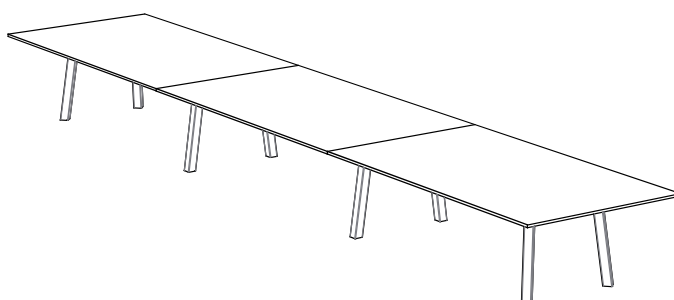

Round legs (ø10cm) in solid wood are available as an option.

Table height 73 or 90 cm.

With the unique aluminum frame, the table can be up to 480x160 cm with only 4 legs.

With steel frame and legs in the joint between the table tops you can make the table infinite.

Sizes:
Length: 2000-2400 mm
Width: 1200 mm

Meeting table within size 2400x1400 and 2400x1600 mm

Sizes:
Length: 2000-2400 mm
Width: 1300-1600 mm

2-piece meeting table within size 4800x1200 mm

Sizes:
Length: 2500-4800 mm
Width: 1200 mm

2-piece meeting table within size 4800x1400 and 4800x1600 mm

Sizes:
Length: 2500-4800 mm
Width: 1300-1600 mm

3-piece meeting table within size 7200x1200 mm:

Sizes:
Length: 4900-7200 mm
Width: 1200 mm

3-piece meeting table within size 7200x1400 and 7200x1600 mm:

Sizes:
Length: 4900-7200 mm
Width: 1300-1600 mm

Round tables within diameter 1400 mm:

Sizes:
1000 mm
1200 mm
1400 mm

2-piece round tables within diameter 2400 mm:

Sizes:
1500 mm
1600 mm
1800 mm
2000 mm
2400 mm