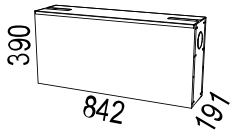

ART NR 09260 Cable tray