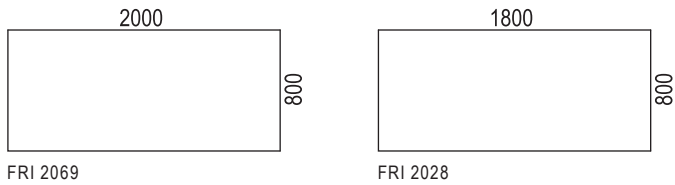

Finns inte den storlek eller form du önskar nedan; kontakta kundsupport så checkar vi vår bordsbank.

If the size or shap you want is not available below; contact customer support and we will check our table bank.

info@horreds.se / tel +46 320-18400

Desks within size 2000x900