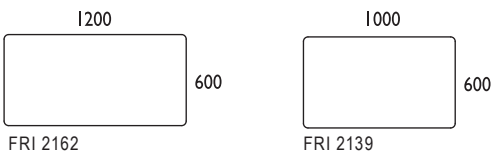

info@horreds.se / tel +46 320-18400

**Desks within size 2000x900**

**Desks within size 1600x800**

**Desks within size 1200x600**

**Stativ / Stands**

**VX Bordsskärmar / Desk**

**Kabeldiken / Cable trays**