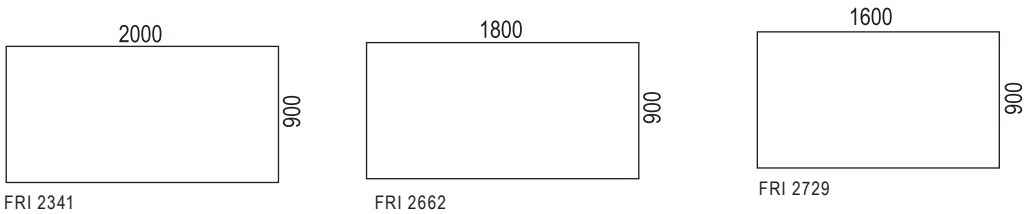

Finns inte den storlek eller form du önskar nedan; kontakta kundsupport så checkar vi vår bordsbank.

If the size or shap you want is not available below; contact customer support and we will check our table bank.

info@horreds.se / tel +46 320-18400

Desks within size 2000x900