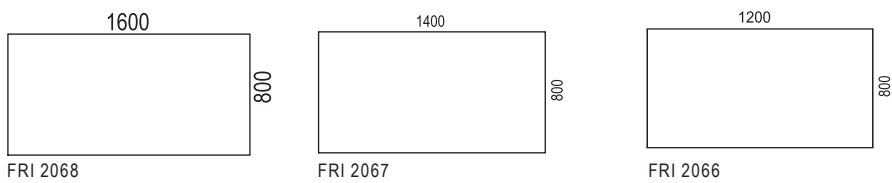

Desks within size 1600x800