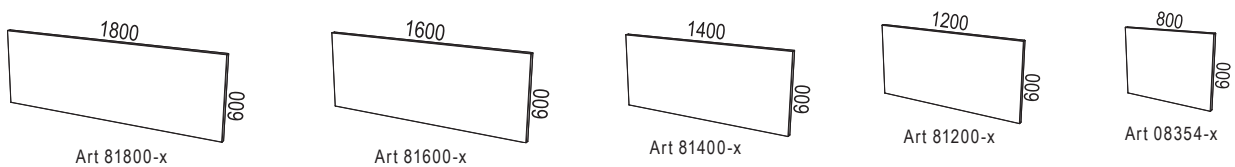

info@horreds.se / tel +46 320-18400

**Desks within size 2000x900**

**Desks within size 1600x800**

**Desks within size 1200x600**

**Stativ / Stands**

**VX Bordsskärmar / Desk**

**Kabeldiken / Cable trays**