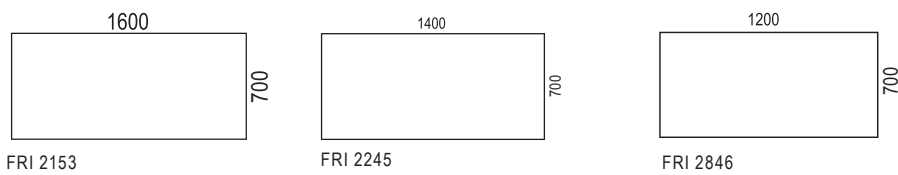

Desks within size 1600x800